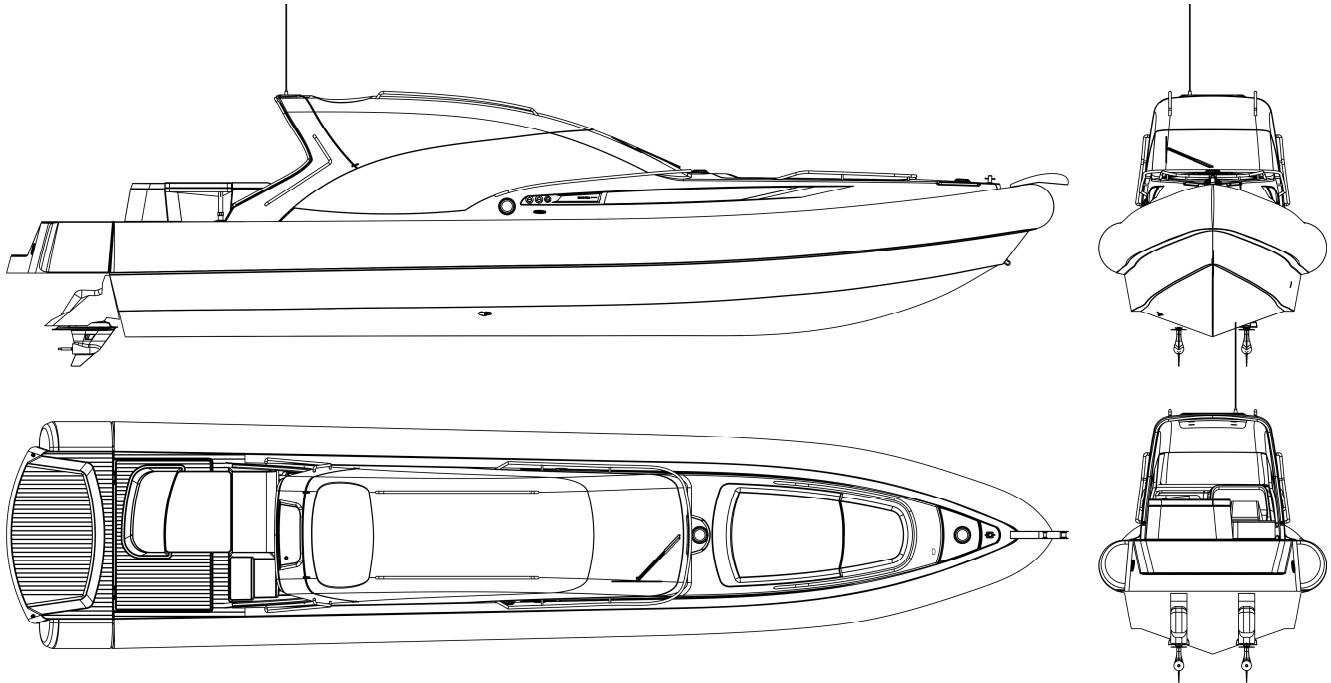

LE 1200 RIB- DATASHEET

1200 LEISURE RIB

Naval Design

Dimensional Data

Length Overall	12.5 m
Beam overall	2.8 m
Displacement	6, 8 t
Fuel Capacity	670 L
Speed max	50 knots
Speed cruise	35 knots
Crew	2
Passengers	8
Berths	4
Design	KND

Engine Data

Max Power CAT C7250 BHP

Options And Accessories

- Anchor winch system
- 90" LCD screen
- 15 L water heater
- 80 L holding tank
- Heads sunroof

Standard Features

- Full marine VHF radio
- Inboard and outboard version
- Air conditioned lockable cabin
- Windscreen wipers
- Depth finder
- Electric and manual bilge pumps
- GPS
- Foam floatation
- 20L fridge
- Electronics distribution panel
- Steel grab-rails
- Fire extinguishers
- 2 Hob cooker hob
- 2x basins
- 1x shower
- 1x chemical toilet
- Removable top
- 2x sun beds
- Adjustable table
- Collapsible boarding dock
- Interior down lights
- 16kg & 25kg anchors
- Vented lockable heads