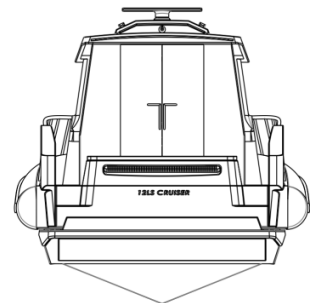

12000 LEISURE

12m Leisure Rib

Naval Design

Dimensional Data

Length Overall	12 m
Beam	3.5 m
Displacement	7 t
Fuel Capacity	1400 L
Speed max	32 knots
Speed cruise	25 knots
Range at cruise speed	80 hours
Crew	3
Passengers	12
Design	KND

Engine Data

Inboard and Outboard version

Options and Accessories

- Twin jet installation

Standard Features

- Full marine navigational system
- Air conditioned cabin
- Windscreen wipers
- Electric and manual bilge pumps system
- Fire suppression system
- Life saving equipment
- Berths for 2 passengers
- Seating for 6 passengers
- TV screen
- Fuel system
- Fresh water system
- Black water system
- Anchor system
- Fire extinguishers