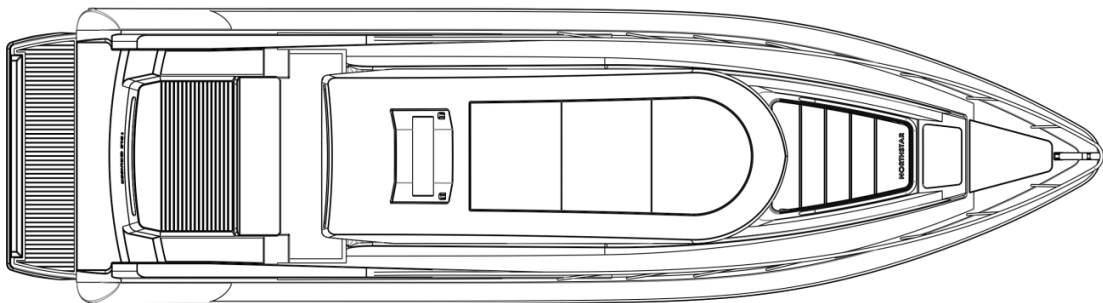

12000 LEISURE

12m Leisure Rib

Naval Design

Dimensional Data

Length Overall	12 m
Beam	3.5 m
Displacement	7 t
Fuel Capacity	1400 L
Speed max	32 knots
Speed cruise	25 knots
Range at cruise speed	80 hours
Crew	3
Passengers	12
Design	KND

Engine Data

Inboard and Outboard version

Options and Accessories

- Twin jet installation

Standard Features

- Full marine navigational system
- Air conditioned cabin
- Windscreen wipers
- Electric and manual bilge pumps system
- Fire suppression system
- Life saving equipment
- Berths for 2 passengers
- Seating for 6 passengers
- TV screen
- Fuel system
- Fresh water system
- Black water system
- Anchor system
- Fire extinguishers