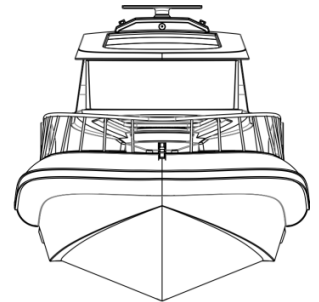

12000 LEISURE

12m Leisure Rib

Naval Design

Dimensional Data

Length Overall	12 m
Beam	3.5 m
Displacement	7 t
Fuel Capacity	1400 L
Speed max	32 knots
Speed cruise	25 knots
Range at cruise speed	80 hours
Crew	3
Passengers	12
Design	KND

Engine Data

Inboard and Outboard version

Options and Accessories

- Twin jet installation

Standard Features

- Full marine navigational system
- Air conditioned cabin
- Windscreen wipers
- Electric and manual bilge pumps system
- Fire suppression system
- Life saving equipment
- Berths for 2 passengers
- Seating for 6 passengers
- TV screen
- Fuel system
- Fresh water system
- Black water system
- Anchor system
- Fire extinguishers