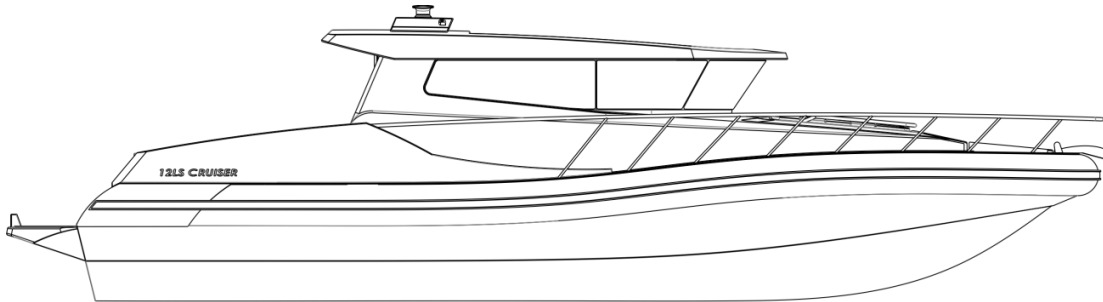

12000 LEISURE

12m Leisure Rib

Naval Design

Dimensional Data

Length Overall	12 m
Beam	3.5 m
Displacement	7 t
Fuel Capacity	1400 L
Speed max	32 knots
Speed cruise	25 knots
Range at cruise speed	80 hours
Crew	3
Passengers	12
Design	KND

Engine Data

Inboard and Outboard version

Options and Accessories

- Twin jet installation

Standard Features

- Full marine navigational system
- Air conditioned cabin
- Windscreen wipers
- Electric and manual bilge pumps system
- Fire suppression system
- Life saving equipment
- Berths for 2 passengers
- Seating for 6 passengers
- TV screen
- Fuel system
- Fresh water system
- Black water system
- Anchor system
- Fire extinguishers